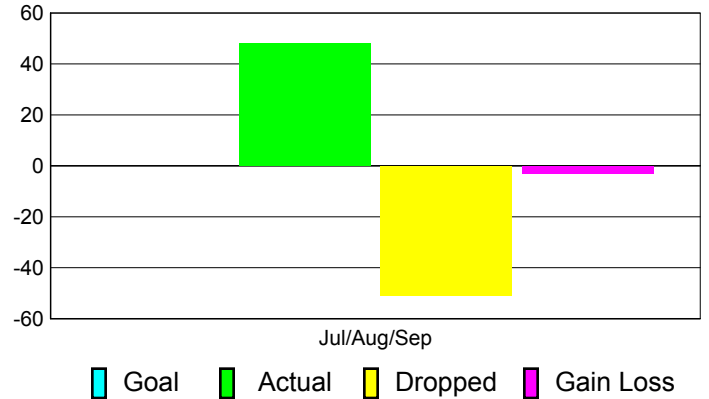

Membership Results 2011-2012

Goal, New, Dropped, Gain/Loss